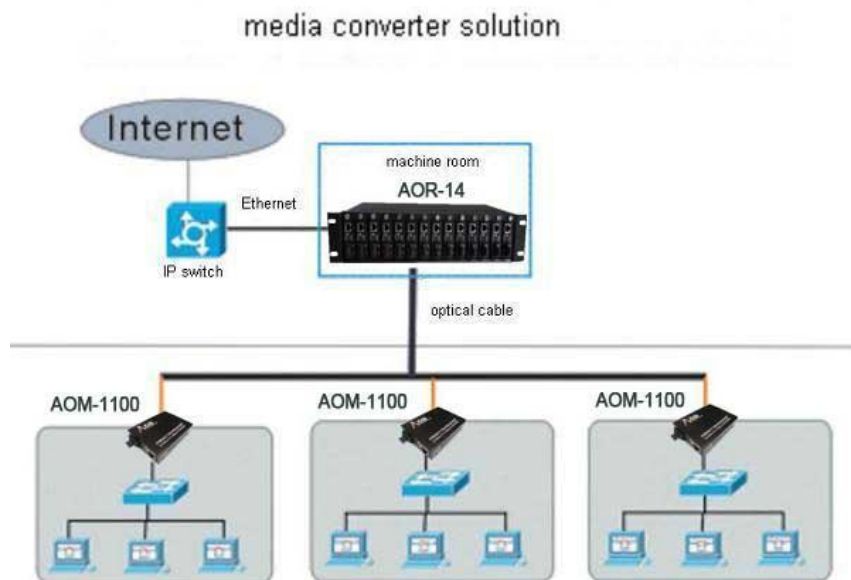

Ikshu

Ikshu 100-Bd-X 10/100mbps Single / multi mode Fiber Media Convertor

Ikshu 100Bd-X Serial **10/100M Fiber Media Converter** translates the signal from a twist-pair 10/100Base-TX cable to 100Base-FX fiber optic cable, extends data transmission distance from 100m via copper cables to 120km by fiber optic cable

Features

- 10/100Mbps auto-sensed, easily upgrade
- Full-duplex and half-duplex auto-sensed
- MDI/MDI-X Auto Negotiation
- 10/100Mbps store-and-forward
- 100Mbps cut-through transmission
- Packet size up to 1518 bytes
- Supporting VLAN / VoIP / QoS packets
- Support flow control and reduce broadcast packets
- Supporting STP to form a redundant network
- Extremely low power consumption, low heat, stable performance
- Providing Desktop, Wall-mounted, Chassis, DIN-rail installation

Application

1. Network Communication
2. FTTH / FTTB / FTTx
3. ISP Backhaul Networking

Technical Indexes

Standard	IEEE802.3 10Base-T Ethernet, IEEE802.3u 100Base-TX/FX Fast Ethernet
Data Rate	Copper: 10/100M; Fiber: 155M
Flow control	Full duplex: flow control; Half duplex: back pressure
Copper Port	No.s of Copper Port: 1 Connector: RJ45 Connector Distance:100m
Fiber Port	No.s of Fiber Port: 1 Connector: SC as default, FC/ST optional Wavelength: MMF 1310nm. SMF: 1310nm. Bi-di 1310/1550nm

	Distance: MMF 2Km, SMF 20/40/80/100/120Km, Bi-di 20/40/80/100Km
LED indicators	PWR (power supply); FL/A (optical link/action) FDX (FX full duplex), TL/A (twisted pairs link/action) 100 (100M transmission rate of twisted pairs), FX (100M transmission rate of optical fiber)
Power supply	Working power: DC5V 1A AC Power Supply: 100V~ AC240V to 5V1A Or DC Power Supply: -36~-72V to 5V1A External / Internal Power Supply Optional
Power consumption	<3W
Environment	Operating temperature : -10~55°C Storage Temperature: -40~85°C Relative Humidity: 5% to 95% non-condensing
Dimensions	External: 94mmx70mm*26mm Internal: 140mmx110mmx30mm
Gross Weight	External : 0.4kg Internal: 0.5kg